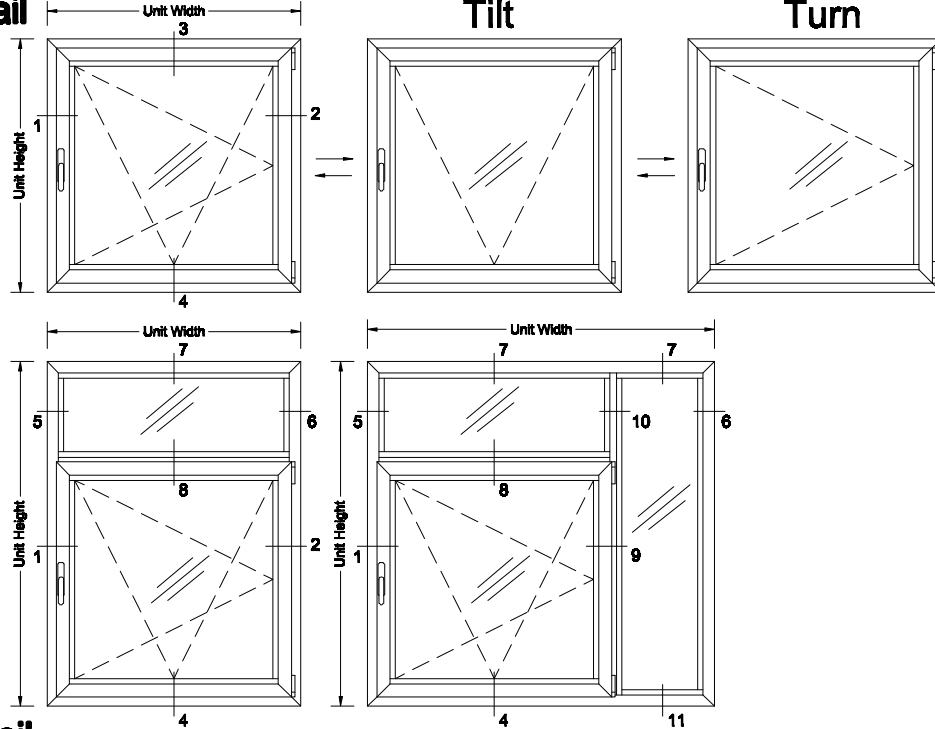

C & T (INT'L) CORP.

4014 1st AVE. BROOKLYN, NY 11232 TEL:(718)381-8828 FAX:(718)381-8858

TT1500 Project In - Tilt and Turn

Typical Detail

Section Detail