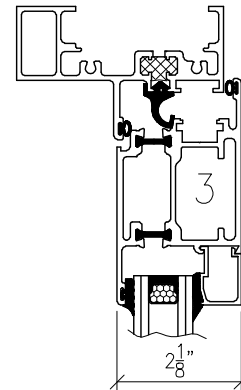

C & T (USA) CORP.

4014 1st AVE. BROOKLYN, NY 11232 TEL:(718)381-8828 FAX:(718)381-8858

TD4800 - Terrace Door Typical Detail

Swing Out

Swing In

Water drainage for swing in door