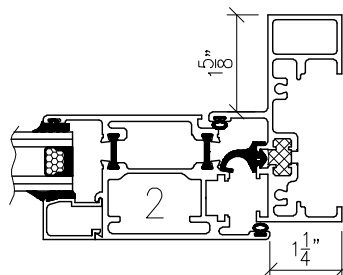

C & T (USA) CORP.

4014 1st AVE. BROOKLYN, NY 11232 TEL:(718)381-8828 FAX:(718)381-8858

TD4800 - Terrace Door Typical Detail

Swing Out

Swing In

Water drainage for swing in door