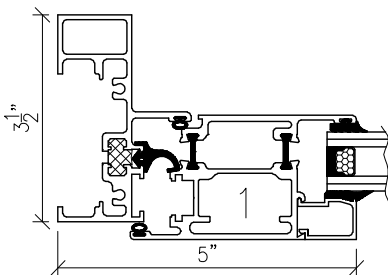

C & T (USA) CORP.

4014 1st AVE. BROOKLYN, NY 11232 TEL:(718)381-8828 FAX:(718)381-8858

TD4800 - Terrace Door Typical Detail

Swing Out

Swing In

Water drainage for swing in door