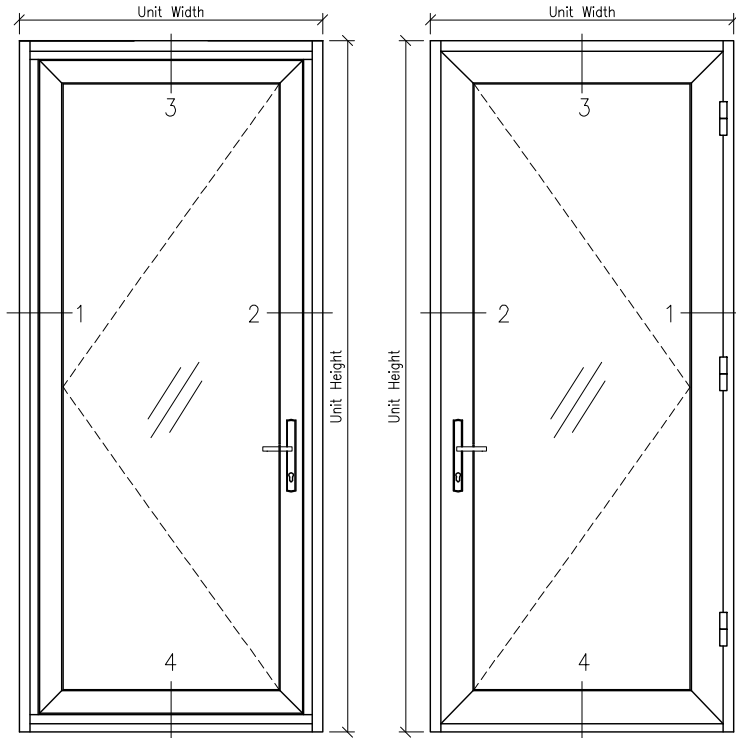

C & T (USA) CORP.

4014 1st AVE. BROOKLYN, NY 11232 TEL:(718)381-8828 FAX:(718)381-8858

TD4800 - Terrace Door Typical Detail

Swing Out

Swing In

Water drainage for swing in door