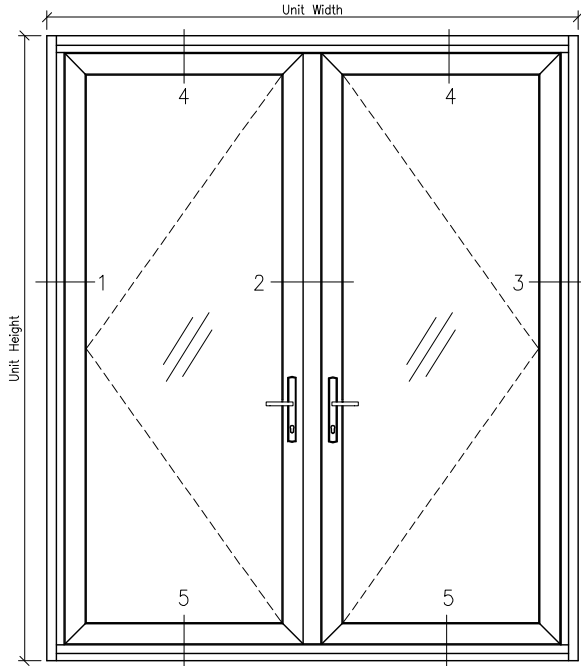

TD4800 - Terrace Door (Pair door) Typical Detail

Swing Out

Swing In