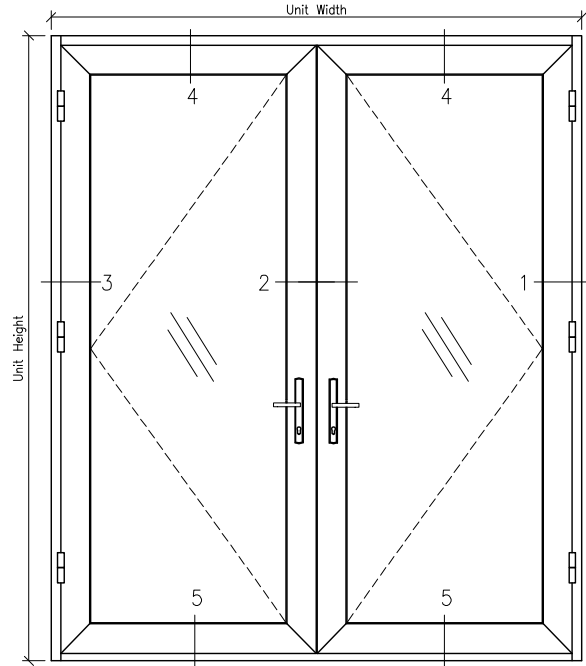

TD4800 - Terrace Door (Pair door) Typical Detail

Swing Out

Swing In