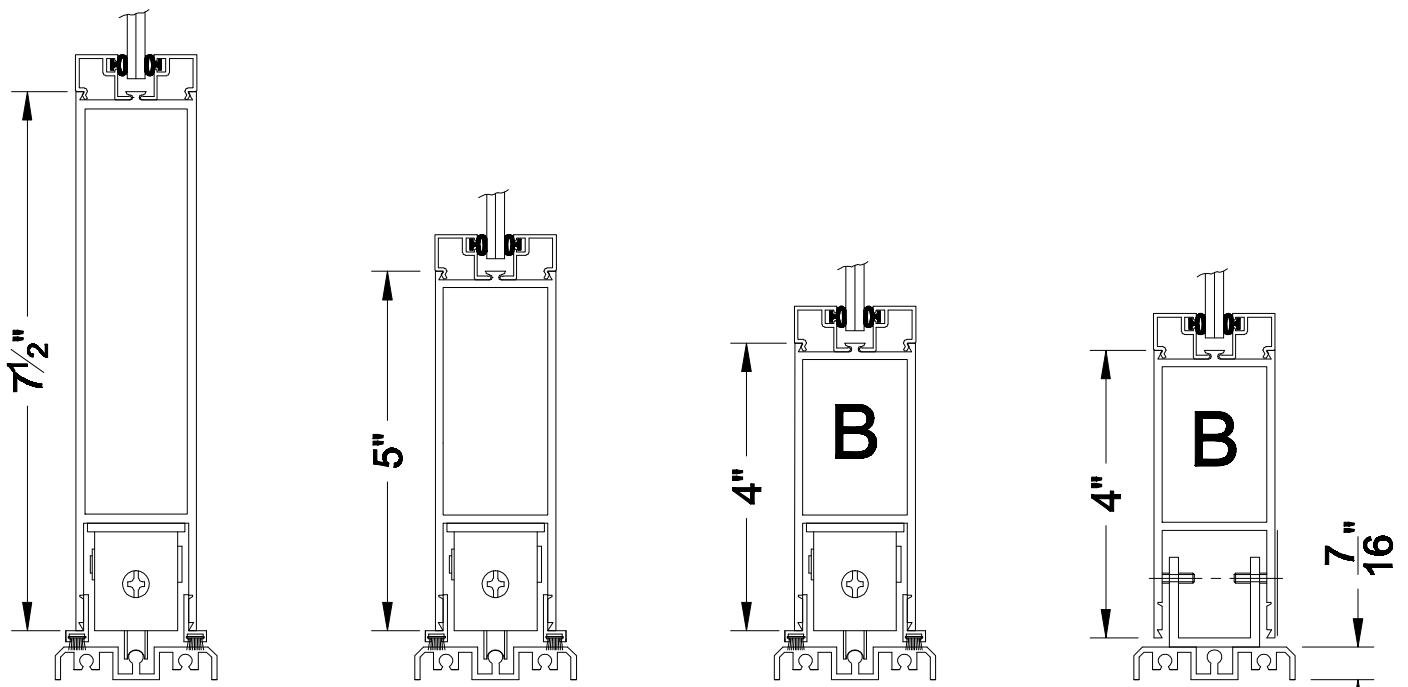

SL4200 - Multi Slide Pocket Door Section Detail

Wide Stile

Medium Stile

Narrow Stile

Narrow stile (fixed)