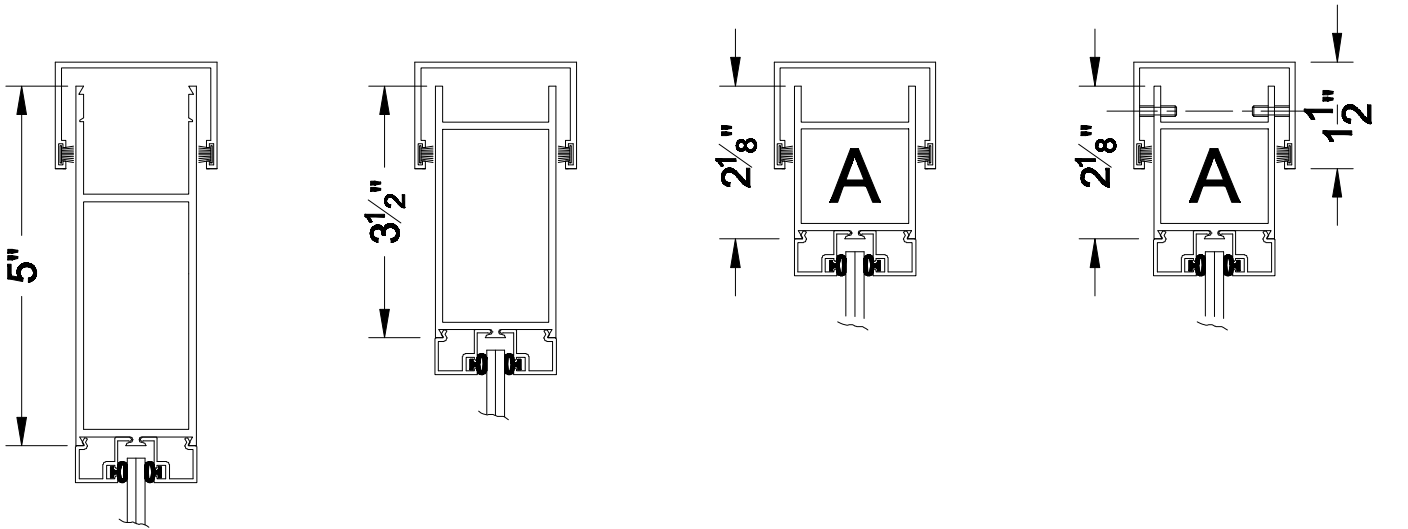

SL4200 - Multi Slide Pocket Door Section Detail

Wide Stile

Medium Stile

Narrow Stile

Narrow stile (fixed)