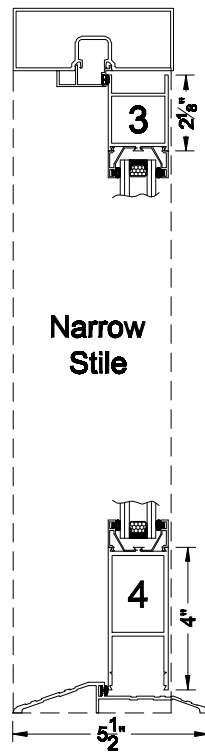

## FD4500 - French Door Section Detail

Door Type	1" Glass		¼" Glass
SD4000NS (Narrow Stile)			
SD4000MS (Medium Stile)			

Narrow  
Stile

Swing Out

Medium  
Stile

Swing In