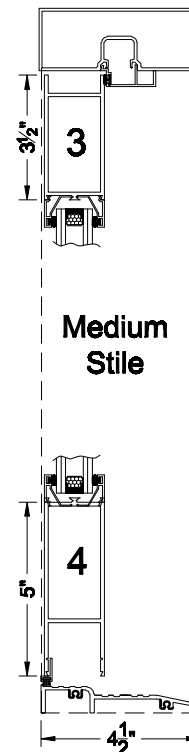

## FD4500 - French Door Section Detail

Door Type	1" Glass		¼" Glass
SD4000NS (Narrow Stile)			
SD4000MS (Medium Stile)			

Narrow  
Stile

Swing Out

Medium  
Stile

Swing In