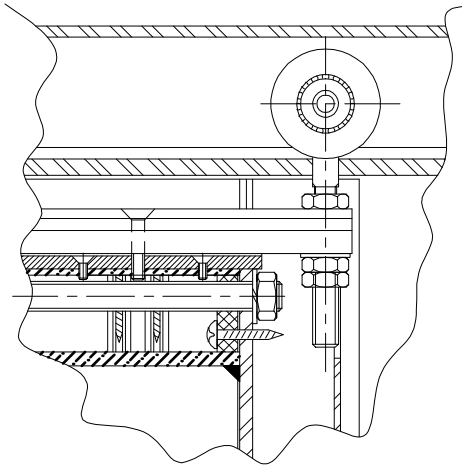

ALUMINUM EXTRUSION

C & T (USA) CORP.

4014 1st AVE. BROOKLYN, NY 11232 TEL:(718)381-8828 FAX:(718)381-8858

BF4100T - Bi-Fold Door with Top Roller Typical Detail

Detail A (front view)

Detail A (side view)

Section View