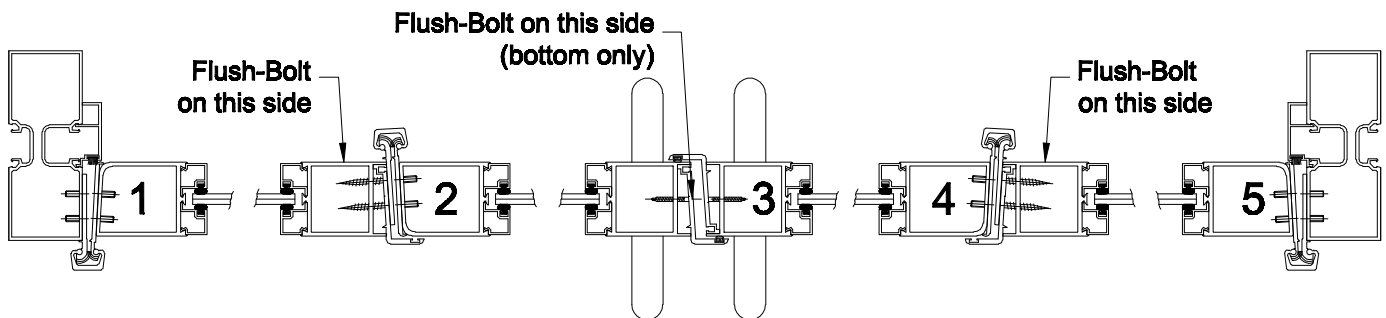

ALUMINUM EXTRUSION

C & T (USA) CORP.

4014 1st AVE. BROOKLYN, NY 11232 TEL:(718)381-8828 FAX:(718)381-8858

BF4100T - Bi-Fold Door with Top Roller Typical Detail

Detail A (front view)

Detail A (side view)

Section View