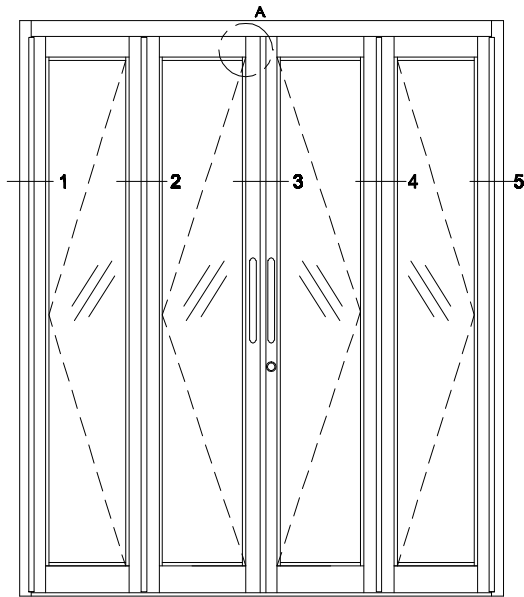

ALUMINUM EXTRUSION

C & T (USA) CORP.

4014 1st AVE. BROOKLYN, NY 11232 TEL:(718)381-8828 FAX:(718)381-8858

BF4100T - Bi-Fold Door with Top Roller Typical Detail

Detail A (front view)

Detail A (side view)

Section View