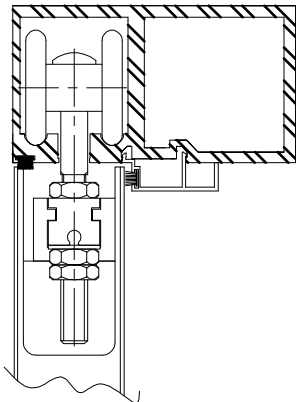

ALUMINUM EXTRUSION

C & T (USA) CORP.

4014 1st AVE. BROOKLYN, NY 11232 TEL:(718)381-8828 FAX:(718)381-8858

BF4100T - Bi-Fold Door with Top Roller Typical Detail

Detail A (front view)

Detail A (side view)

Section View