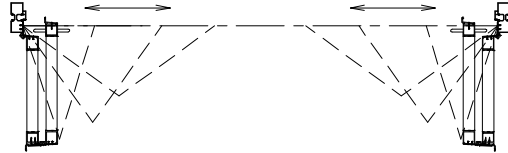

ALUMINUM EXTRUSION

C & T (USA) CORP.

4014 1st AVE. BROOKLYN, NY 11232 TEL:(718)381-8828 FAX:(718)381-8858

BF4100T - Bi-Fold Door with Top Roller Typical Detail

Detail A (front view)

Detail A (side view)

Section View